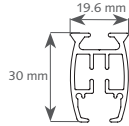

FOREST FMS® PLUS