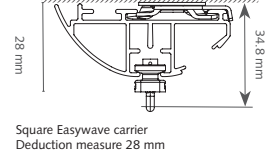

FOREST DS-XL® LED / DOUBLE LED