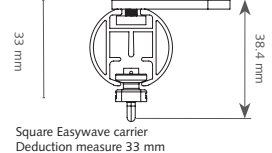

FOREST MRS®