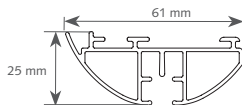

FOREST DS-XL®