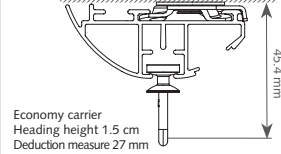

FOREST DS-XL® LED / DOUBLE LED