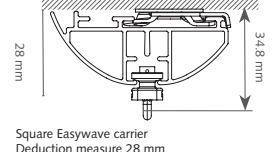

FOREST DS-XL®