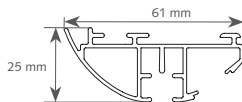

FOREST DS-XL® LED / DOUBLE LED