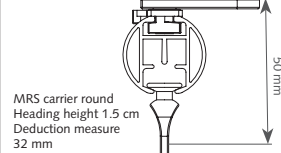

FOREST MRS®