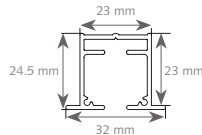

CURTAIN HEIGHT CHART *(FOR SEWING WORKROOMS)*

A practical reference table for calculating curtain fabric height

- Heading height : Distance between top of curtain and hook. Covers the carriers and part of the track.
- Deduction : Subtracted from the total curtain height (measured from the ceiling).
- Wave curtains : Hang below the track, header 0 cm.

FOREST CS[®]

FOREST CS[®] RECESS

FOREST CCS[®]

FOREST CRS[®] 20MM

FOREST CRS[®] 28MM

FOREST CRS[®] SQUARE 30

FOREST CRS[®] RECTANGULAR 45

PROFILE	PLEAT	WAVE
 14 mm 20 mm	 27.2 mm KS AS carrier Heading height 2.5 cm Deduction measure 2.2 mm	 19 mm 24.3 mm Square Easywave carrier Deduction measure 19 mm
 17 mm 11.5 mm	 13.2 mm KS AS carrier Heading height 1 cm Deduction measure 3.2 mm	 11 mm Square Easywave carrier Deduction measure 8 mm
 14 mm 20 mm	 27.2 mm KS AS carrier Heading height 2.5 cm Deduction measure 2.2 mm	N/A
 20 mm 20 mm	 39.8 mm FMS carrier asymmetr. Heading height 3.5 cm Deduction measure 4.8 mm	 25 mm 30.3 mm Square Easywave carrier Deduction measure 2.5 cm
 23 mm 24.5 mm 23 mm 32 mm	 10.4 mm Roller carrier Heading height 1 cm Deduction measure 0.4 mm	 10.4 mm Wave roller carrier Deduction measure 0.4 mm
 20 mm 20 mm	 39.8 mm FMS carrier asymmetr. Heading height 3.5 cm Deduction measure 4.8 mm	 25 mm 30.3 mm Square Easywave carrier Deduction measure 25 mm
 20 mm 20 mm	 31.85 mm CRS carrier round Heading height 0.5 cm Deduction measure 26.8 mm	 25 mm 29.3 mm Square Easywave carrier Deduction measure 25 mm
 28 mm 28 mm	 41.7 mm CRS carrier round Heading height 1 cm Deduction measure 31.7 mm	 33 mm 39.2 mm Square Easywave carrier Deduction measure 33 mm
 30 mm 30 mm	 57.7 mm Roller carrier Heading height 1 cm Deduction measure 47.7 mm	 51 mm 57.7 mm Wave roller carrier Deduction measure 51 mm
 30 mm 30 mm	 72.5 mm Roller carrier Heading height 1 cm Deduction measure 62.5 mm	 66 mm 72.5 mm Wave roller carrier Deduction measure 66 mm