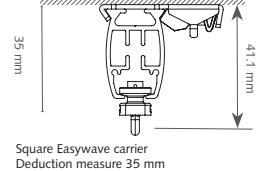

FOREST FMS® PLUS