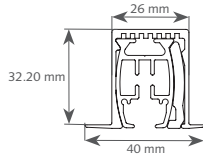

FOREST FMS® PLUS RECESS