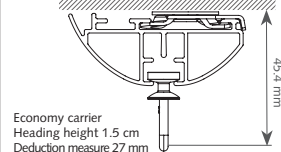

FOREST DS-XL®